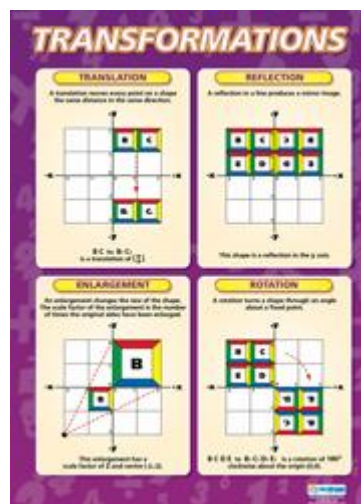

Transformations (A1 size)
Code: MA 42