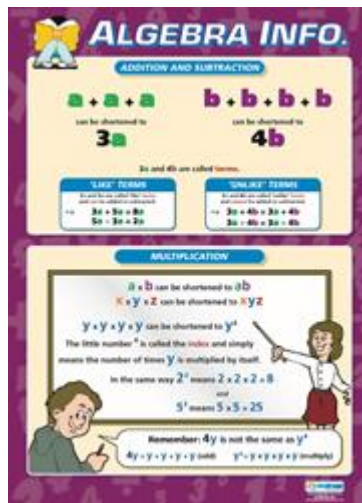

Types Of Triangles (A1 size)
Code: MA 45

3-Figure Bearings (A1 size)
Code: MA 23

Symmetry (A1 size)
Code: MA 39

Volumes & Areas (A1 size)
Code: MA 46

Posters – Algebra & Indices

Algebra (A1 size)
Code: MA 17

Algebra Info (A1 size)
Code: MA 18

Rules For Indices (A1 size)
Code: MA 21

E-mail cmn@live.com.sg for enquiries

Posters – Snap Frames

Snapframes are designed for quick and hassle free changeover of posters. They are sold fully assembled and ready to use, with clear PVC cover sheet to protect your poster. The frames are light enough to wall-mount with 4 screws.