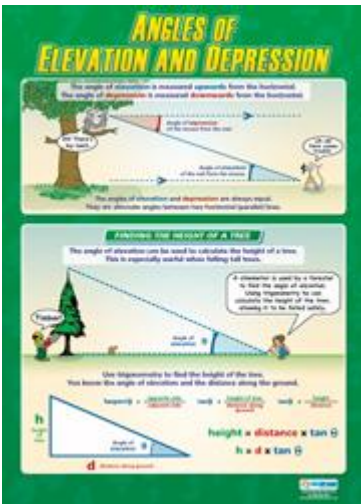

Displaying Data (A1 size)
Code: MA 48

Probability (A1 size)
Code: MA 49

Scatter Graphs (A1 size)
Code: MA 50

E-mail cmn@live.com.sg for enquiries

Posters – Space, Shape & Measurement

Angles of Elevation & Depression (A1 size)
Code: MA 24