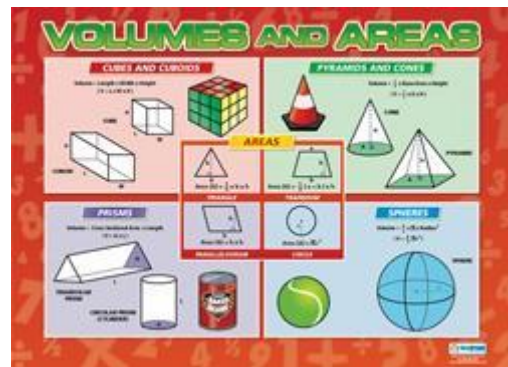

3-Figure Bearings (A1 size)
Code: MA 23

Volumes & Areas (A1 size)
Code: MA 46