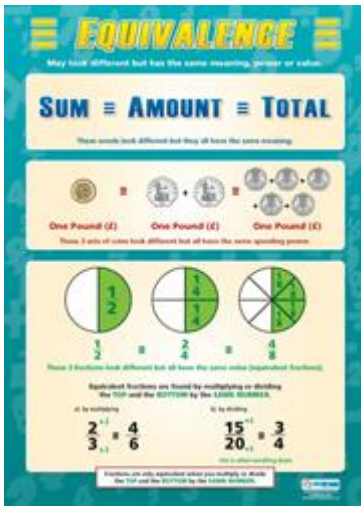

Posters – Graphs

Graphs & Co-ordinates (A1 size)
Code: MA 19

Graphs & Their Equations
Code: MA 20 (A1 size)

Travel Graphs (A1 size)
Code: MA 22

CMN Enterprise

19 Soo Chow View Singapore 575411

Tel: 90600089 Fax : 65199196, Email: cmn@live.com.sg

Posters – Numbers

Equivalence (A1 size)
Code: MA 01

Facts About Figures (A1 size)
Code: MA 02

Figures Are Fun (A1 size)
Code: MA 03

Fractions Decimals Percentages (A1 size)
Code: MA 04

Know Your Numbers (A1 size)
Code: MA 05