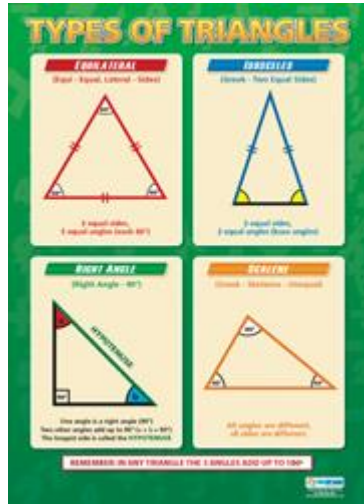

Time (A1 size)
Code: MA 41

Transformations (A1 size)
Code: MA 42

Trigonometry
Code: MA 43

E-mail cmn@live.com.sg for enquiries

Posters – Space, Shape & Measurement

Trigonometry For All Triangles
Code: MA 44