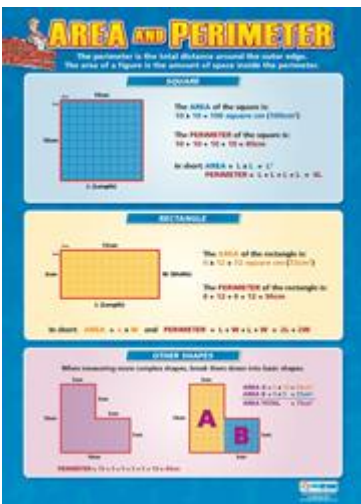

Simple Fractions (A1 size)
Code: MA 13

Simple Percentages (A1 size)
Code: MA 14

Time Tables 1-6 (A1 size)
Code: MA 15

Time Tables 7-12 (A1 size)
Code: MA 16

Rounding Numbers (A1 size)
Code: MA 51

Averages (A1 size)
Code: MA 47

Displaying Data (A1 size)
Code: MA 48

Probability (A1 size)
Code: MA 49

Scatter Graphs (A1 size)
Code: MA 50

E-mail cmn@live.com.sg for enquiries

Posters – Space, Shape & Measurement

Angles of Elevation & Depression (A1 size)
Code: MA 24

Angle Properties (A1 size)
Code: MA 25

Angles & Their Measurement (A1 size)
Code: MA 26

Area & Perimeter (A1 size)
Code: MA 27

Circle Properties (A1 size)
Code: MA 28

Circle Theorems (A1 size)
Code: MA 29

Get In Shape (A1 size)
Code: MA 30

Lines (A1 size)
Code: MA 31

Measurement (A1 size)
Code: MA 33

E-mail cmn@live.com.sg for enquiries

Visit <http://cmnsg.weebly.com/> for more information

Posters – Space, Shape & Measurement