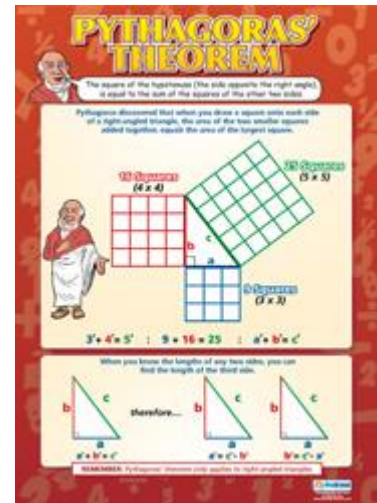

Pythagoras' Theorem (A1 size)
Code: MA 36