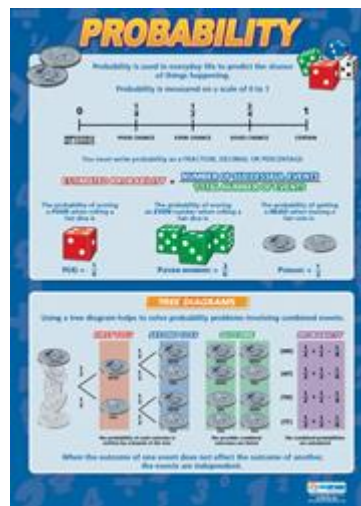

Multiplication Chart (A1 size)
Code: MA 06

Prime Numbers (A1 size)
Code: MA 09

Ratio (A1 size)
Code: MA 10

Signs & Words In Maths (A1 size)
Code: MA 12

E-mail cmn@live.com.sg for enquiries

Posters – Numbers & Handling Data

Simple Fractions (A1 size)
Code: MA 13

Simple Percentages (A1 size)
Code: MA 14

Time Tables 1-6 (A1 size)
Code: MA 15

Time Tables 7-12 (A1 size)
Code: MA 16

Rounding Numbers (A1 size)
Code: MA 51

Averages (A1 size)
Code: MA 47

Displaying Data (A1 size)
Code: MA 48

Probability (A1 size)
Code: MA 49

Scatter Graphs (A1 size)
Code: MA 50

E-mail cmn@live.com.sg for enquiries

Posters – Space, Shape & Measurement

Angles of Elevation & Depression (A1 size)
Code: MA 24