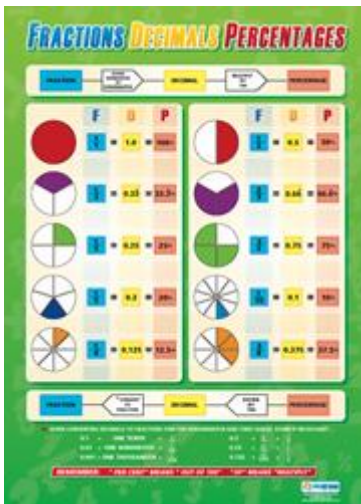

1. About one third of students in an average classroom are visual learners.
2. Visual learners respond well to **colour**.
3. Images, photographs and diagrams are helpful learning aids for visual learners.
4. Words linked to pictures help visual learners grasp and remember new concepts.
5. Posters help reinforce important concepts and can be referred to regularly.
6. Posters can act as reference for students instead of asking the teachers.
7. Posters can keep your classroom/school fresh and **stimulating**.

Posters – Graphs

Graphs & Co-ordinates (A1 size)
Code: MA 19

Graphs & Their Equations
Code: MA 20 (A1 size)

Travel Graphs (A1 size)
Code: MA 22

CMN Enterprise

19 Soo Chow View Singapore 575411

Tel: 90600089 Fax : 65199196, Email: cmn@live.com.sg

Posters – Numbers

Equivalence (A1 size)
Code: MA 01

Facts About Figures (A1 size)
Code: MA 02

Figures Are Fun (A1 size)
Code: MA 03

Fractions Decimals Percentages (A1 size)
Code: MA 04

Know Your Numbers (A1 size)
Code: MA 05

Multiplication Chart (A1 size)
Code: MA 06

Prime Numbers (A1 size)
Code: MA 09

Ratio (A1 size)
Code: MA 10

Signs & Words In Maths (A1 size)
Code: MA 12

E-mail cmn@live.com.sg for enquiries

Posters – Numbers & Handling Data