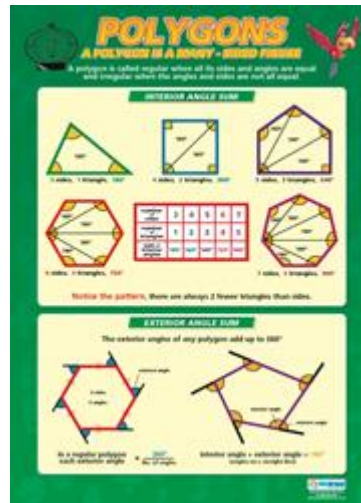

Measurement Conversion (A1 size)
Code: MA 34

Polygons (A1 size)
Code: MA 35