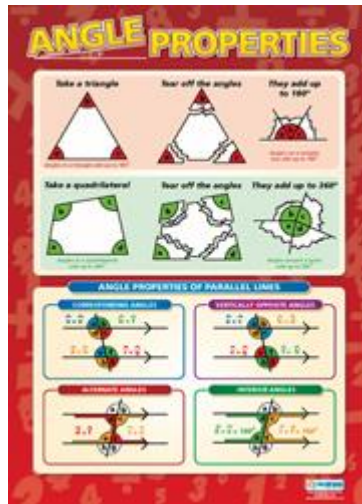

Displaying Data (A1 size)
Code: MA 48

Probability (A1 size)
Code: MA 49

Scatter Graphs (A1 size)
Code: MA 50

E-mail cmn@live.com.sg for enquiries

Posters – Space, Shape & Measurement

Angles of Elevation & Depression (A1 size)
Code: MA 24

Angle Properties (A1 size)
Code: MA 25

Angles & Their Measurement (A1 size)
Code: MA 26

Area & Perimeter (A1 size)
Code: MA 27

Circle Properties (A1 size)
Code: MA 28

Circle Theorems (A1 size)
Code: MA 29