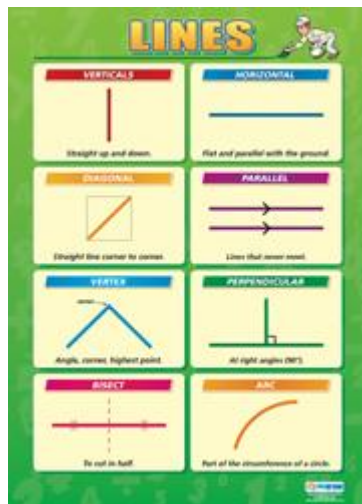

Displaying Data (A1 size)
Code: MA 48

Probability (A1 size)
Code: MA 49

Scatter Graphs (A1 size)
Code: MA 50

E-mail cmn@live.com.sg for enquiries

Posters – Space, Shape & Measurement

Angles of Elevation & Depression (A1 size)
Code: MA 24

Angle Properties (A1 size)
Code: MA 25

Angles & Their Measurement (A1 size)
Code: MA 26

Area & Perimeter (A1 size)
Code: MA 27

Circle Properties (A1 size)
Code: MA 28

Circle Theorems (A1 size)
Code: MA 29

Get In Shape (A1 size)
Code: MA 30

Lines (A1 size)
Code: MA 31

Measurement (A1 size)
Code: MA 33

E-mail cmn@live.com.sg for enquiries

Visit <http://cmnsg.weebly.com/> for more information

Posters – Space, Shape & Measurement