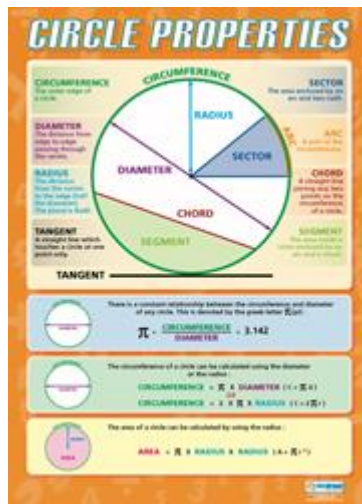

Simple Fractions (A1 size)
Code: MA 13

Simple Percentages (A1 size)
Code: MA 14

Time Tables 1-6 (A1 size)
Code: MA 15

Time Tables 7-12 (A1 size)
Code: MA 16

Rounding Numbers (A1 size)
Code: MA 51

Averages (A1 size)
Code: MA 47

Displaying Data (A1 size)
Code: MA 48

Probability (A1 size)
Code: MA 49

Scatter Graphs (A1 size)
Code: MA 50

E-mail cmn@live.com.sg for enquiries

Posters – Space, Shape & Measurement

Angles of Elevation & Depression (A1 size)
Code: MA 24

Angle Properties (A1 size)
Code: MA 25

Angles & Their Measurement (A1 size)
Code: MA 26

Area & Perimeter (A1 size)
Code: MA 27

Circle Properties (A1 size)
Code: MA 28

Circle Theorems (A1 size)
Code: MA 29