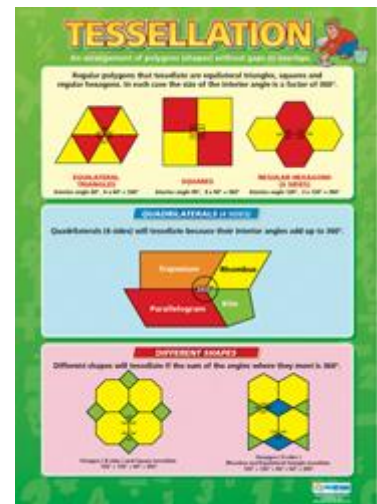

Get In Shape (A1 size)
Code: MA 30

Lines (A1 size)
Code: MA 31

Measurement (A1 size)
Code: MA 33

E-mail cmn@live.com.sg for enquiries

Visit <http://cmnsg.weebly.com/> for more information

Posters – Space, Shape & Measurement

Measurement Conversion (A1 size)
Code: MA 34

Polygons (A1 size)
Code: MA 35

Pythagoras' Theorem (A1 size)
Code: MA 36

Quadrilaterals (A1 size)
Code: MA 37

Solids & Their Nets (A1 size)
Code: MA 38

Tessellation (A1 size)
Code: MA 40