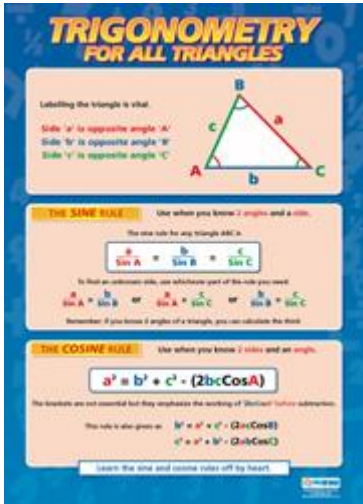

Time (A1 size)
Code: MA 41

Transformations (A1 size)
Code: MA 42

Trigonometry
Code: MA 43

E-mail cmn@live.com.sg for enquiries

Posters – Space, Shape & Measurement

Trigonometry For All Triangles
Code: MA 44