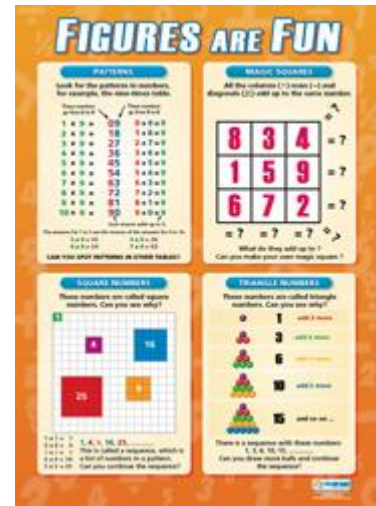

MATHS

Posters

The posters are colourful and informative. Using the posters in the classroom, noticeboards and corridors makes learning fun and interesting and teaching becomes easy and effective too.

Reasons for using posters

1. About one third of students in an average classroom are visual learners.
2. Visual learners respond well to **colour**.
3. Images, photographs and diagrams are helpful learning aids for visual learners.
4. Words linked to pictures help visual learners grasp and remember new concepts.
5. Posters help reinforce important concepts and can be referred to regularly.
6. Posters can act as reference for students instead of asking the teachers.
7. Posters can keep your classroom/school fresh and **stimulating**.

Posters – Graphs

Graphs & Co-ordinates (A1 size)
Code: MA 19

Graphs & Their Equations
Code: MA 20 (A1 size)

Travel Graphs (A1 size)
Code: MA 22

CMN Enterprise

19 Soo Chow View Singapore 575411

Tel: 90600089 Fax : 65199196, Email: cmn@live.com.sg

Posters – Numbers

Equivalence (A1 size)
Code: MA 01

Facts About Figures (A1 size)
Code: MA 02

Figures Are Fun (A1 size)
Code: MA 03

Fractions Decimals Percentages (A1 size)
Code: MA 04

Know Your Numbers (A1 size)
Code: MA 05