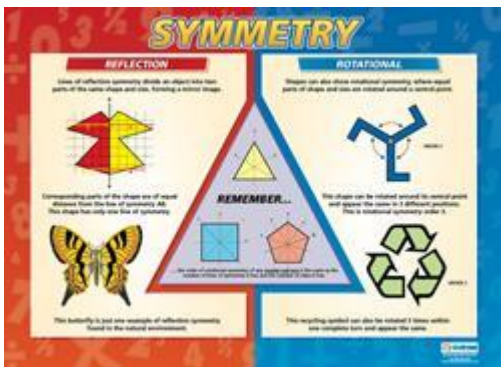

Symmetry (A1 size)
Code: MA 39