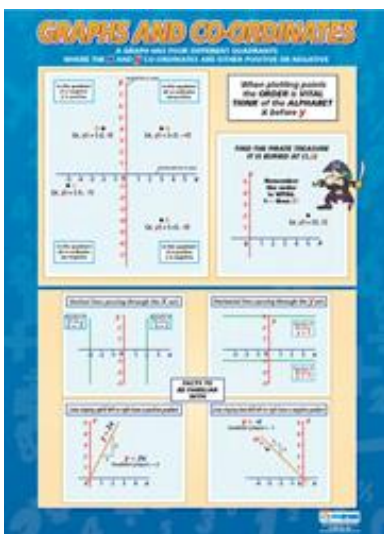

MATHS

Posters

The posters are colourful and informative. Using the posters in the classroom, noticeboards and corridors makes learning fun and interesting and teaching becomes easy and effective too.

Reasons for using posters

1. About one third of students in an average classroom are visual learners.
2. Visual learners respond well to **colour**.
3. Images, photographs and diagrams are helpful learning aids for visual learners.
4. Words linked to pictures help visual learners grasp and remember new concepts.
5. Posters help reinforce important concepts and can be referred to regularly.
6. Posters can act as reference for students instead of asking the teachers.
7. Posters can keep your classroom/school fresh and **stimulating**.

Posters – Graphs

Graphs & Co-ordinates (A1 size)
Code: MA 19

Graphs & Their Equations
Code: MA 20 (A1 size)

Travel Graphs (A1 size)
Code: MA 22

CMN Enterprise

19 Soo Chow View Singapore 575411

Tel: 90600089 Fax : 65199196, Email: cmn@live.com.sg