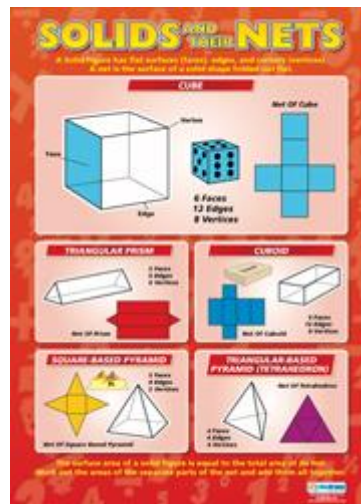

Get In Shape (A1 size)
Code: MA 30

Lines (A1 size)
Code: MA 31

Measurement (A1 size)
Code: MA 33

E-mail cmn@live.com.sg for enquiries

Visit <http://cmnsg.weebly.com/> for more information

Posters – Space, Shape & Measurement

Measurement Conversion (A1 size)
Code: MA 34

Polygons (A1 size)
Code: MA 35

Pythagoras' Theorem (A1 size)
Code: MA 36

Quadrilaterals (A1 size)
Code: MA 37

Solids & Their Nets (A1 size)
Code: MA 38

Tessellation (A1 size)
Code: MA 40