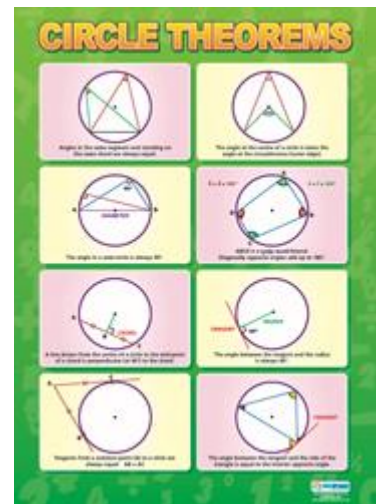

Displaying Data (A1 size)
Code: MA 48

Probability (A1 size)
Code: MA 49

Scatter Graphs (A1 size)
Code: MA 50

E-mail cmn@live.com.sg for enquiries

Posters – Space, Shape & Measurement

Angles of Elevation & Depression (A1 size)
Code: MA 24

Angle Properties (A1 size)
Code: MA 25

Angles & Their Measurement (A1 size)
Code: MA 26

Area & Perimeter (A1 size)
Code: MA 27

Circle Properties (A1 size)
Code: MA 28

Circle Theorems (A1 size)
Code: MA 29

Get In Shape (A1 size)
Code: MA 30

Lines (A1 size)
Code: MA 31

Measurement (A1 size)
Code: MA 33

E-mail cmn@live.com.sg for enquiries

Visit <http://cmnsg.weebly.com/> for more information

Posters – Space, Shape & Measurement