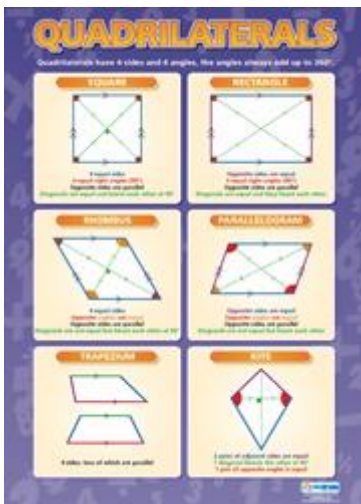

Get In Shape (A1 size)
Code: MA 30

Lines (A1 size)
Code: MA 31

Measurement (A1 size)
Code: MA 33

E-mail cmn@live.com.sg for enquiries

Visit <http://cmnsg.weebly.com/> for more information

Posters – Space, Shape & Measurement

Measurement Conversion (A1 size)
Code: MA 34

Polygons (A1 size)
Code: MA 35

Pythagoras' Theorem (A1 size)
Code: MA 36

Quadrilaterals (A1 size)
Code: MA 37

Solids & Their Nets (A1 size)
Code: MA 38

Tessellation (A1 size)
Code: MA 40