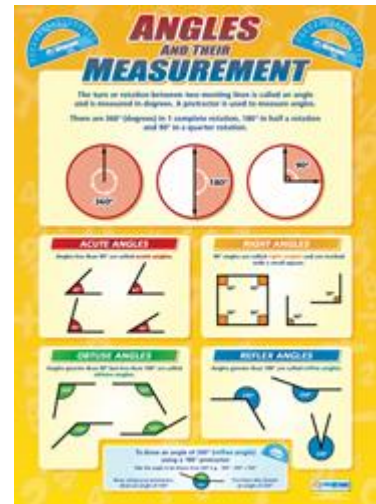

Displaying Data (A1 size)
Code: MA 48

Probability (A1 size)
Code: MA 49

Scatter Graphs (A1 size)
Code: MA 50

E-mail cmn@live.com.sg for enquiries

Posters – Space, Shape & Measurement

Angles of Elevation & Depression (A1 size)
Code: MA 24

Angle Properties (A1 size)
Code: MA 25

Angles & Their Measurement (A1 size)
Code: MA 26

Area & Perimeter (A1 size)
Code: MA 27

Circle Properties (A1 size)
Code: MA 28

Circle Theorems (A1 size)
Code: MA 29

Get In Shape (A1 size)
Code: MA 30

Lines (A1 size)
Code: MA 31

Measurement (A1 size)
Code: MA 33

E-mail cmn@live.com.sg for enquiries

Visit <http://cmnsg.weebly.com/> for more information

Posters – Space, Shape & Measurement